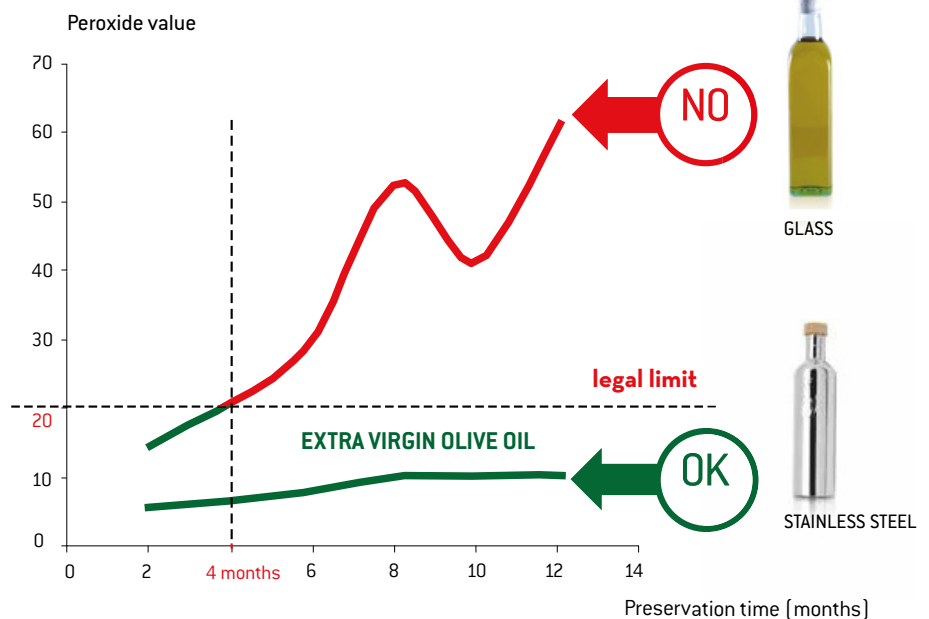

*Extract from "Stainless Steel Bottles for Extra Virgin Oil Packaging: Effects on Shelf-Life" by Alessandro Parenti, Piernicola Masella, Paolo Spugnoli, Laura Mazzanti and Marzia Migliorini. PACKAGING TECHNOLOGY AND SCIENCE Copyright © 2010 John Wiley and Sons, Ltd.

Prof. Alessandro Parenti
University of Florence, DEISTAF